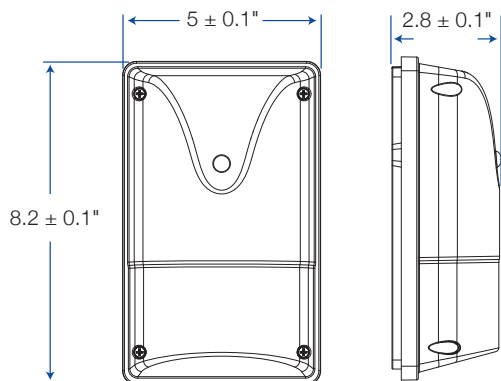

TECHNICAL DATA

LIGHT SPECIFICATIONS

Efficacy	125.27 lm/W
CCT	3000K/4000K/5000K
CRI	82
Beam Angle	100°
Dimmable	0-10V
L70 Life	>54,000 hrs
Warranty	10-year
Factory Settings	20W 4000K

LUMEN OUTPUT			
	3000K	4000K	5000K
10W	1322 lm	1394 lm	1437 lm
15W	1898 lm	2023 lm	2058 lm
20W	2557 lm	2729 lm	2749 lm

APPROVALS & LISTINGS

cUL	E482965
DLC Premium	S-0P4MJU

DIMENSIONAL DRAWINGS (IN)

ELECTRICAL

Wattage	10W/15W/20W
Voltage	120-347V
Current	0.25A
Surge Protection	2.5kV
Auxiliary Output	N/A
Power Factor	0.9
THD	15%
Operating Temp	-40 to 50°C

CONSTRUCTION

Cord Whip	11.8"
Housing	Die-Cast Aluminum
Lens	Polycarbonate
Finish	Powder Coated
Finish Colour	Bronze
IP Rating	IP65

DIMENSIONS AND WEIGHTS

Fixture Weight	1.54 lbs
Fixture Dimensions	8.2 x 2.8 x 5 in
Carton Qty	1
Carton Weight	1.7 lbs
Carton Dimensions	8.6 x 3.2 x 5.3 in
Master Carton Qty	10
Master Carton Weight	19.86 lbs
Master Carton Dimensions	16.4 x 11.2 x 9.4 in