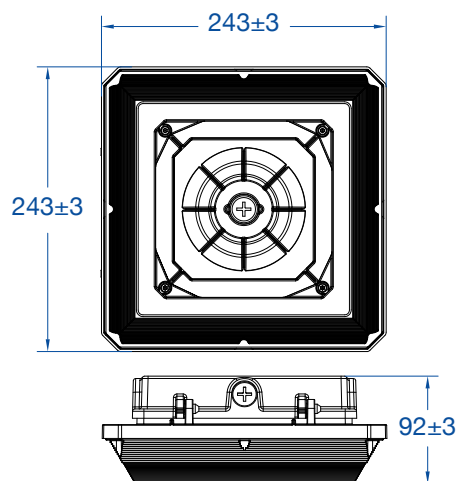

HB01DMS-A

HB01R

TECHNICAL DATA

LIGHT SPECIFICATIONS

Lumens	9,558 lm
Efficacy	129.24 lm/W
CCT	4000K
CRI	>80
Beam Angle	170°
Dimmable	0-10V
L70 Life	>54,000 hrs
Warranty	5-year

APPROVALS AND LISTINGS

cUL	E482965
DLC Premium	PLJAGRACX7NC

DIMENSIONAL DRAWING

ELECTRICAL

Wattage	75W
Voltage	120-347V
Surge Protection	6kV
Auxiliary Output	12V
Power Factor	>0.9
THD	<20%
Operating Temp	-40 to 50°C

CONSTRUCTION

Housing	Die-cast Aluminum
Finish	Powder-Coat
Finish Colour	White
Lens	Polycarbonate
IP Rating	IP65 (Wet Location)

DIMENSIONS AND WEIGHTS

Fixture Net Weight	2.4 kgs
Fixture Gross Weight	2.6 kgs
Pieces Per Carton	8
Carton Net Weight	19.2 kgs
Carton Gross Weight	20.8 kgs

ACCESSORIES (Sold Separately)

HB01DMS-A	Motion Sensor
HB01R	Motion Sensor Remote