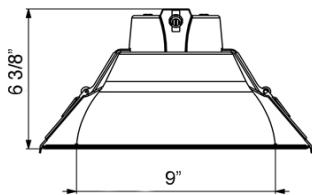

FEATURES & BENEFITS

- User selectable 3 light colors & 3 power options
- Universal voltage 120V-347V input
- 0-10V Dimmable 5%-100%
- CRI 90+ for true color rendering
- Type IC, Wet location & Air-tight
- Regressed optics with low glare
- Suitable for new construction and retrofit applications

SPECIFICATION	
Applications	Commercial Recessed Ceiling
Power Levels (W)	20 | 25 | 32
Light Output (lm)	2000 | 2500 | 3000
Color Temperature (K)	3CCT: 3000K - 3500K - 4000K
Beam Angle	92°
CRI	90 +
Input	120V-347V AC 50/60 Hz
Dimming	0 - 10V
Approved Location	Insulated Ceiling & Wet Locations
Air Tight	Yes
Ambient Temperature	-4°F (-20°C) to +104°F (+40°C)
Projected Life	70% Light Output at 50,000 Hours
Certification	cETLus, Energy Star, T24
Warranty	5 Year

DIMENSIONS ID 9" OD 11 1/2" Regressed 2 1/4"
Cut Out 9" to 10 1/2"