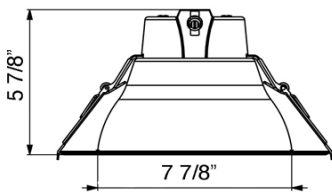

**DIMENSIONS** ID 7 7/8" OD 10 1/4" Regressed 2"  
Cut Out 7 7/8" to 9 1/2"

**ORDERING GUIDE** TP120-347-RT8-C-DIM-G1-ES

Project: \_\_\_\_\_  
 Location: \_\_\_\_\_  
 Trim: \_\_\_\_\_ Qty: \_\_\_\_\_  
 Notes: \_\_\_\_\_