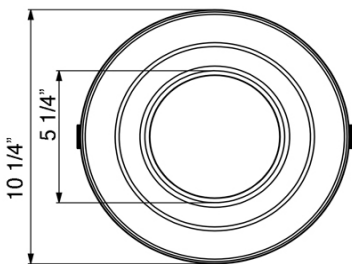

**DIMENSIONS** ID 7 7/8" OD 10 1/4" Regressed 2"  
Cut Out 7 7/8" to 9 1/2"

**ORDERING GUIDE** TP120-347-RT8-C-DIM-G1-ES

Project: \_\_\_\_\_  
 Location: \_\_\_\_\_  
 Trim: \_\_\_\_\_ Qty: \_\_\_\_\_  
 Notes: \_\_\_\_\_