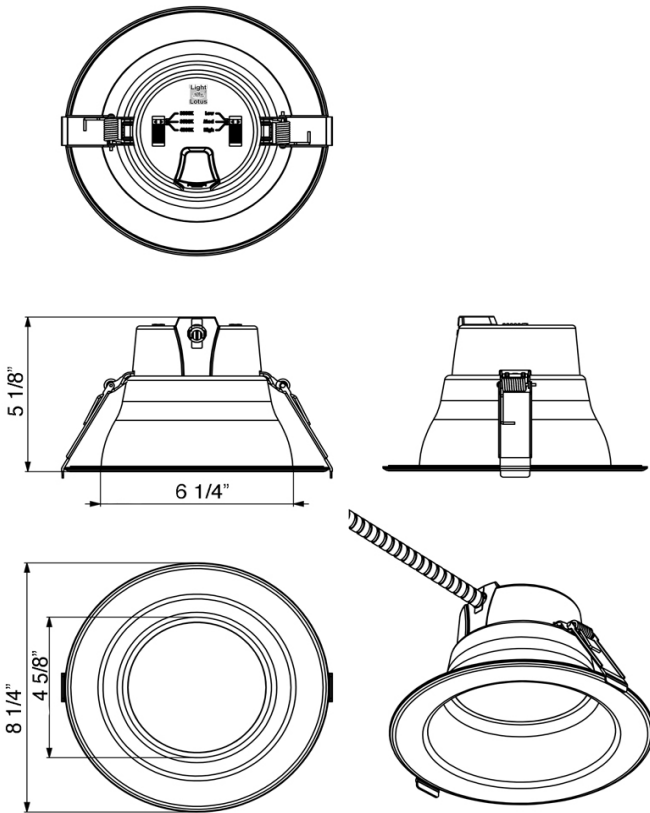

TP120-347-RT6-C-DIM-G1-ES

6" Round Commercial 3 CCT & 3 Wattage Selectable

Project: _____

Location: _____

Trim: _____ Qty: _____

Notes: _____

DESCRIPTION

All in one solution 6" round recessed commercial grade LED fixture
Perfect for hospitality, shopping mall & retail, office, exterior soffit, etc.

DIMENSIONS ID 6 1/4" OD 8 1/4" Regressed 1 5/8"
Cut Out 6 1/4" to 7 1/2"

SPECIFICATION

SPECIFICATION	
Applications	Commercial Recessed Ceiling
Power Levels (W)	7 10 18
Light Output (lm)	700 1000 1500
Color Temperature (K)	3CCT: 3000K - 3500K - 4000K
Beam Angle	88°
CRI	90 +
Input	120V-347V AC 50/60 Hz
Dimming	0 - 10V
Approved Location	Insulated Ceiling & Wet Locations
Air Tight	Yes
Ambient Temperature	-4°F (-20°C) to +104°F (+40°C)
Projected Life	70% Light Output at 50,000 Hours
Certification	cETLus, Energy Star, T24
Warranty	5 Year